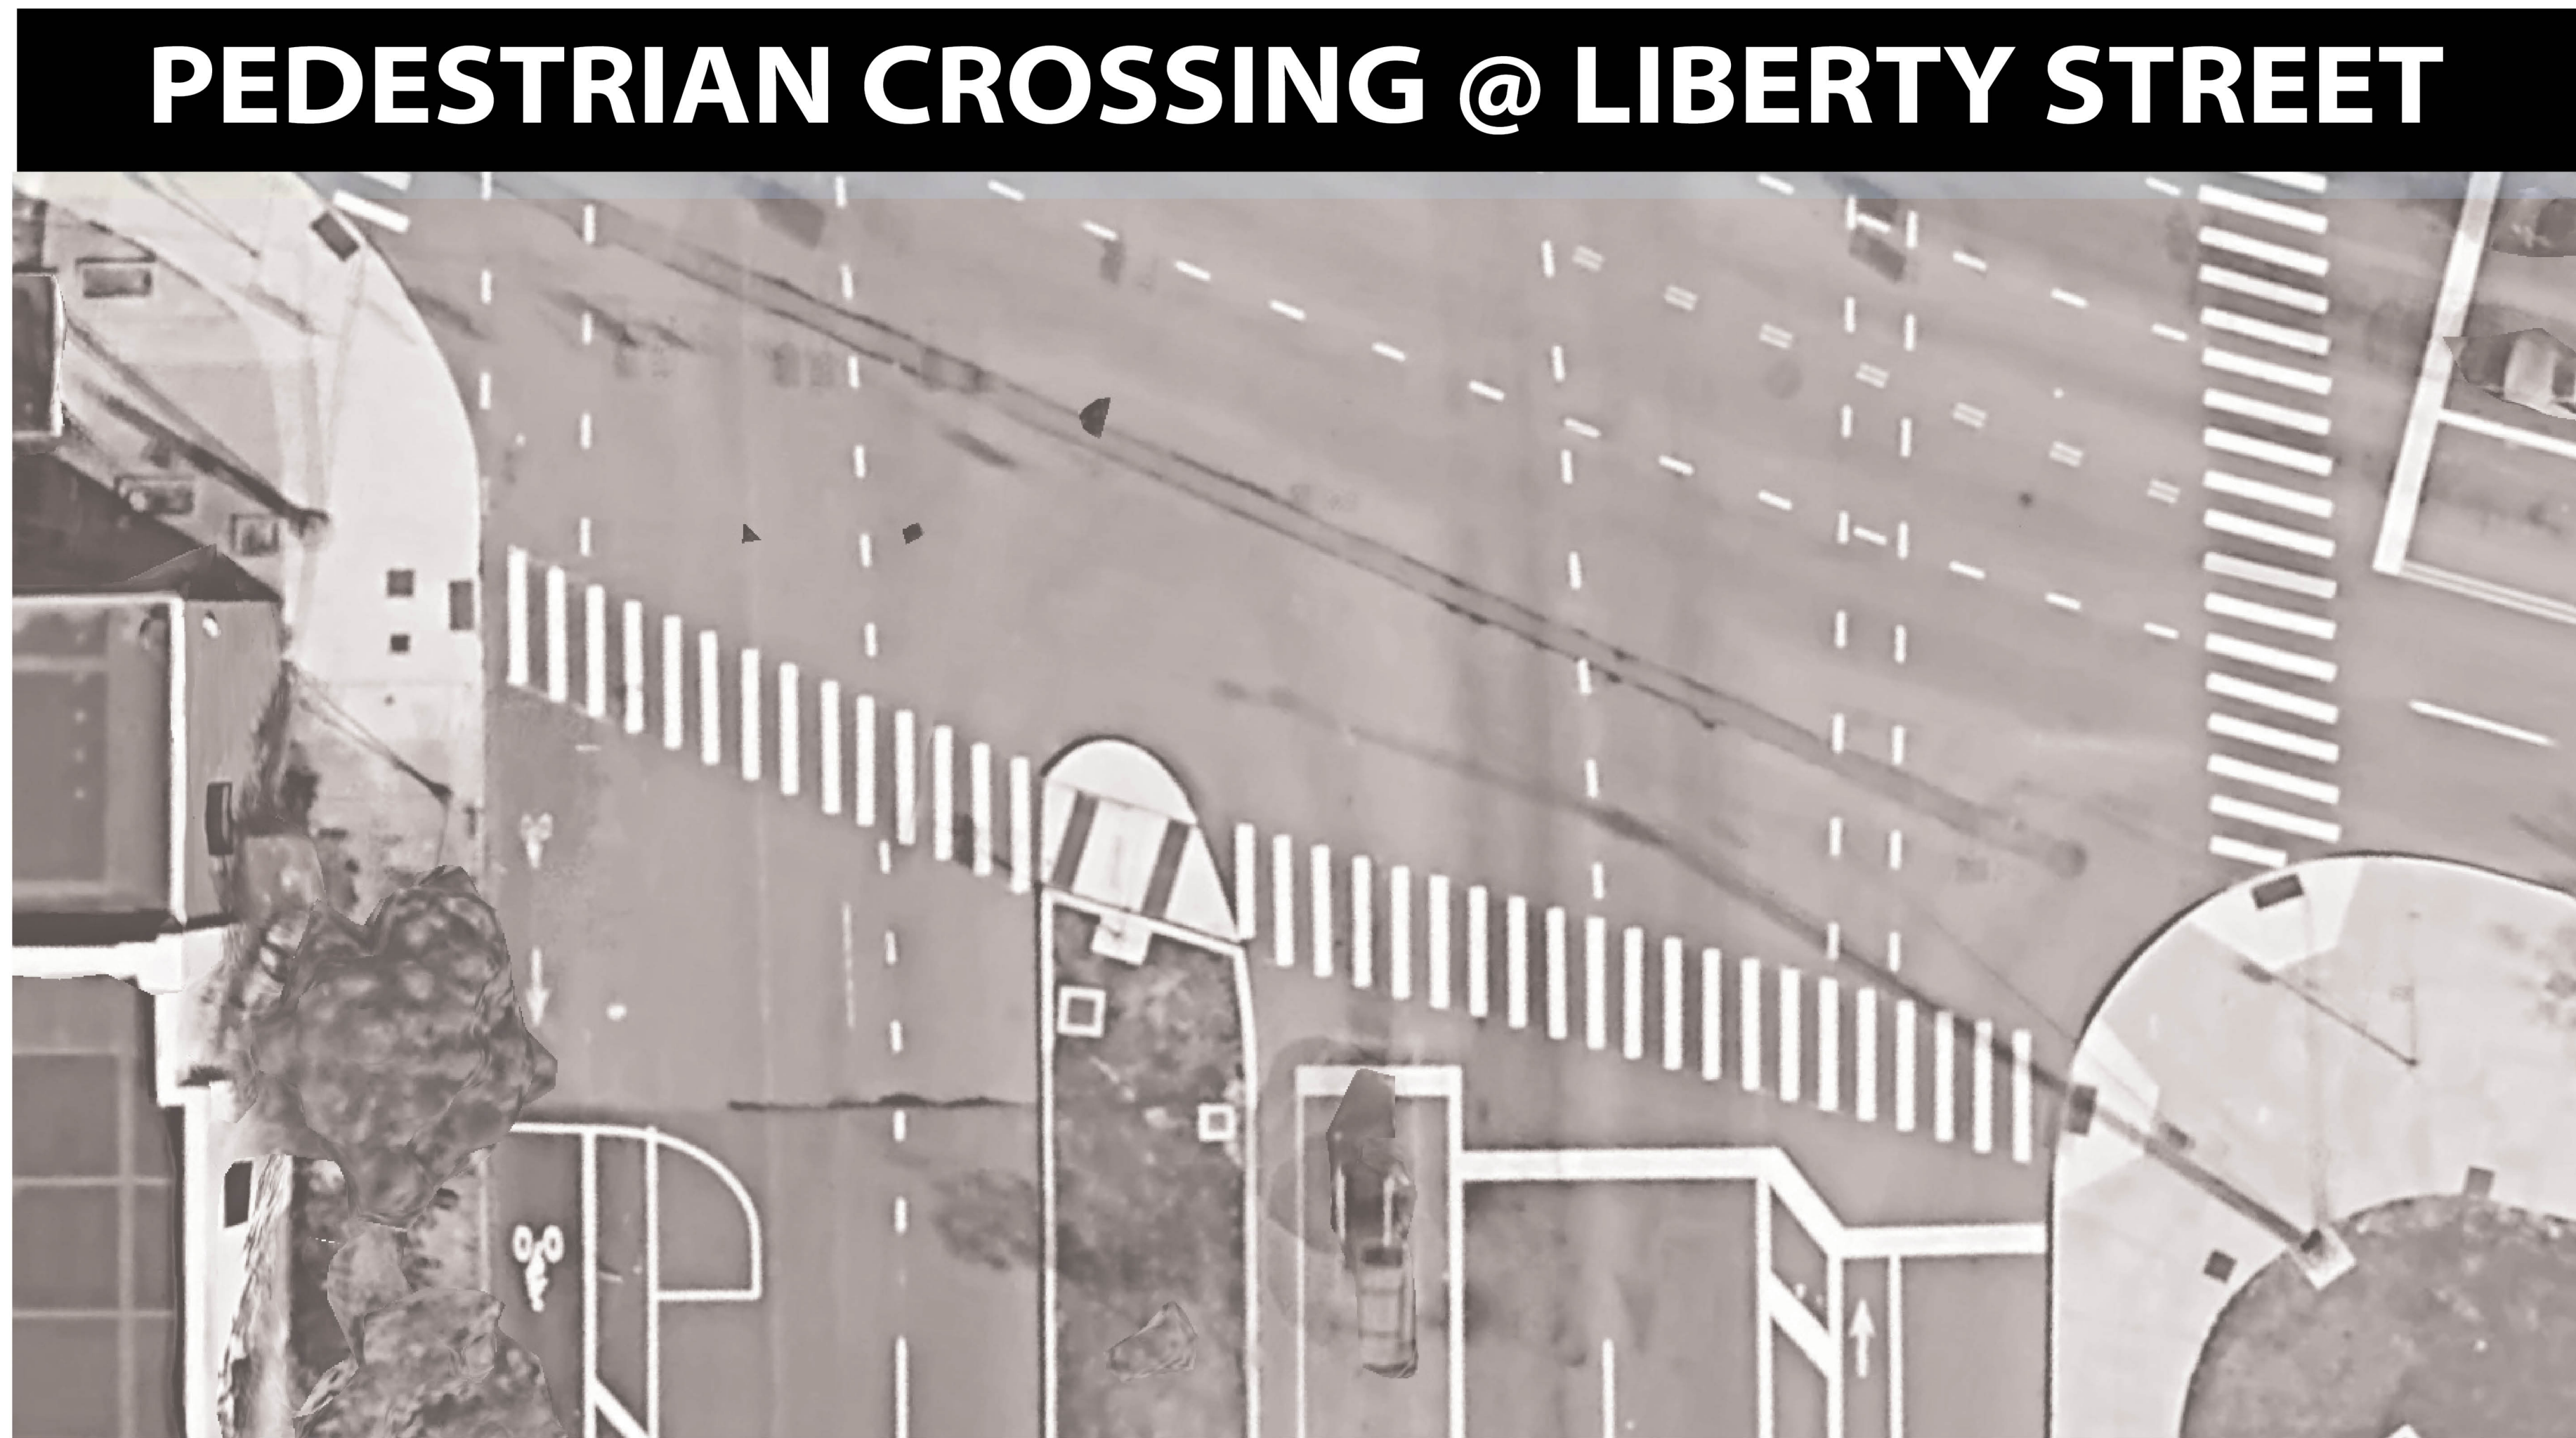

CENTRAL PARKWAY LIBERTY STREET GATEWAY

CENTRAL PARKWAY

TQL STADIUM PLAZA @ 15th STREET

CENTRAL PARKWAY MUSIC HALL GATEWAY @ EZZARD CHARLES DRIVE

CENTRAL PARKWAY SIDEWALK EXPERIENCE

NORTH OF 15th STREET
(facing north)

NORTH OF GRANT STREET
(facing south)

CENTRAL PARKWAY

SHORTER, SAFER CROSSINGS

EXISTING
CONDITIONS

PROPOSED

CENTRAL PARKWAY

SHORTER, SAFER CROSSINGS

EXISTING
CONDITIONS

PEDESTRIAN CROSSING @ EZZARD CHARLES

PEDESTRIAN CROSSING @ GRANT STREET

PROPOSED