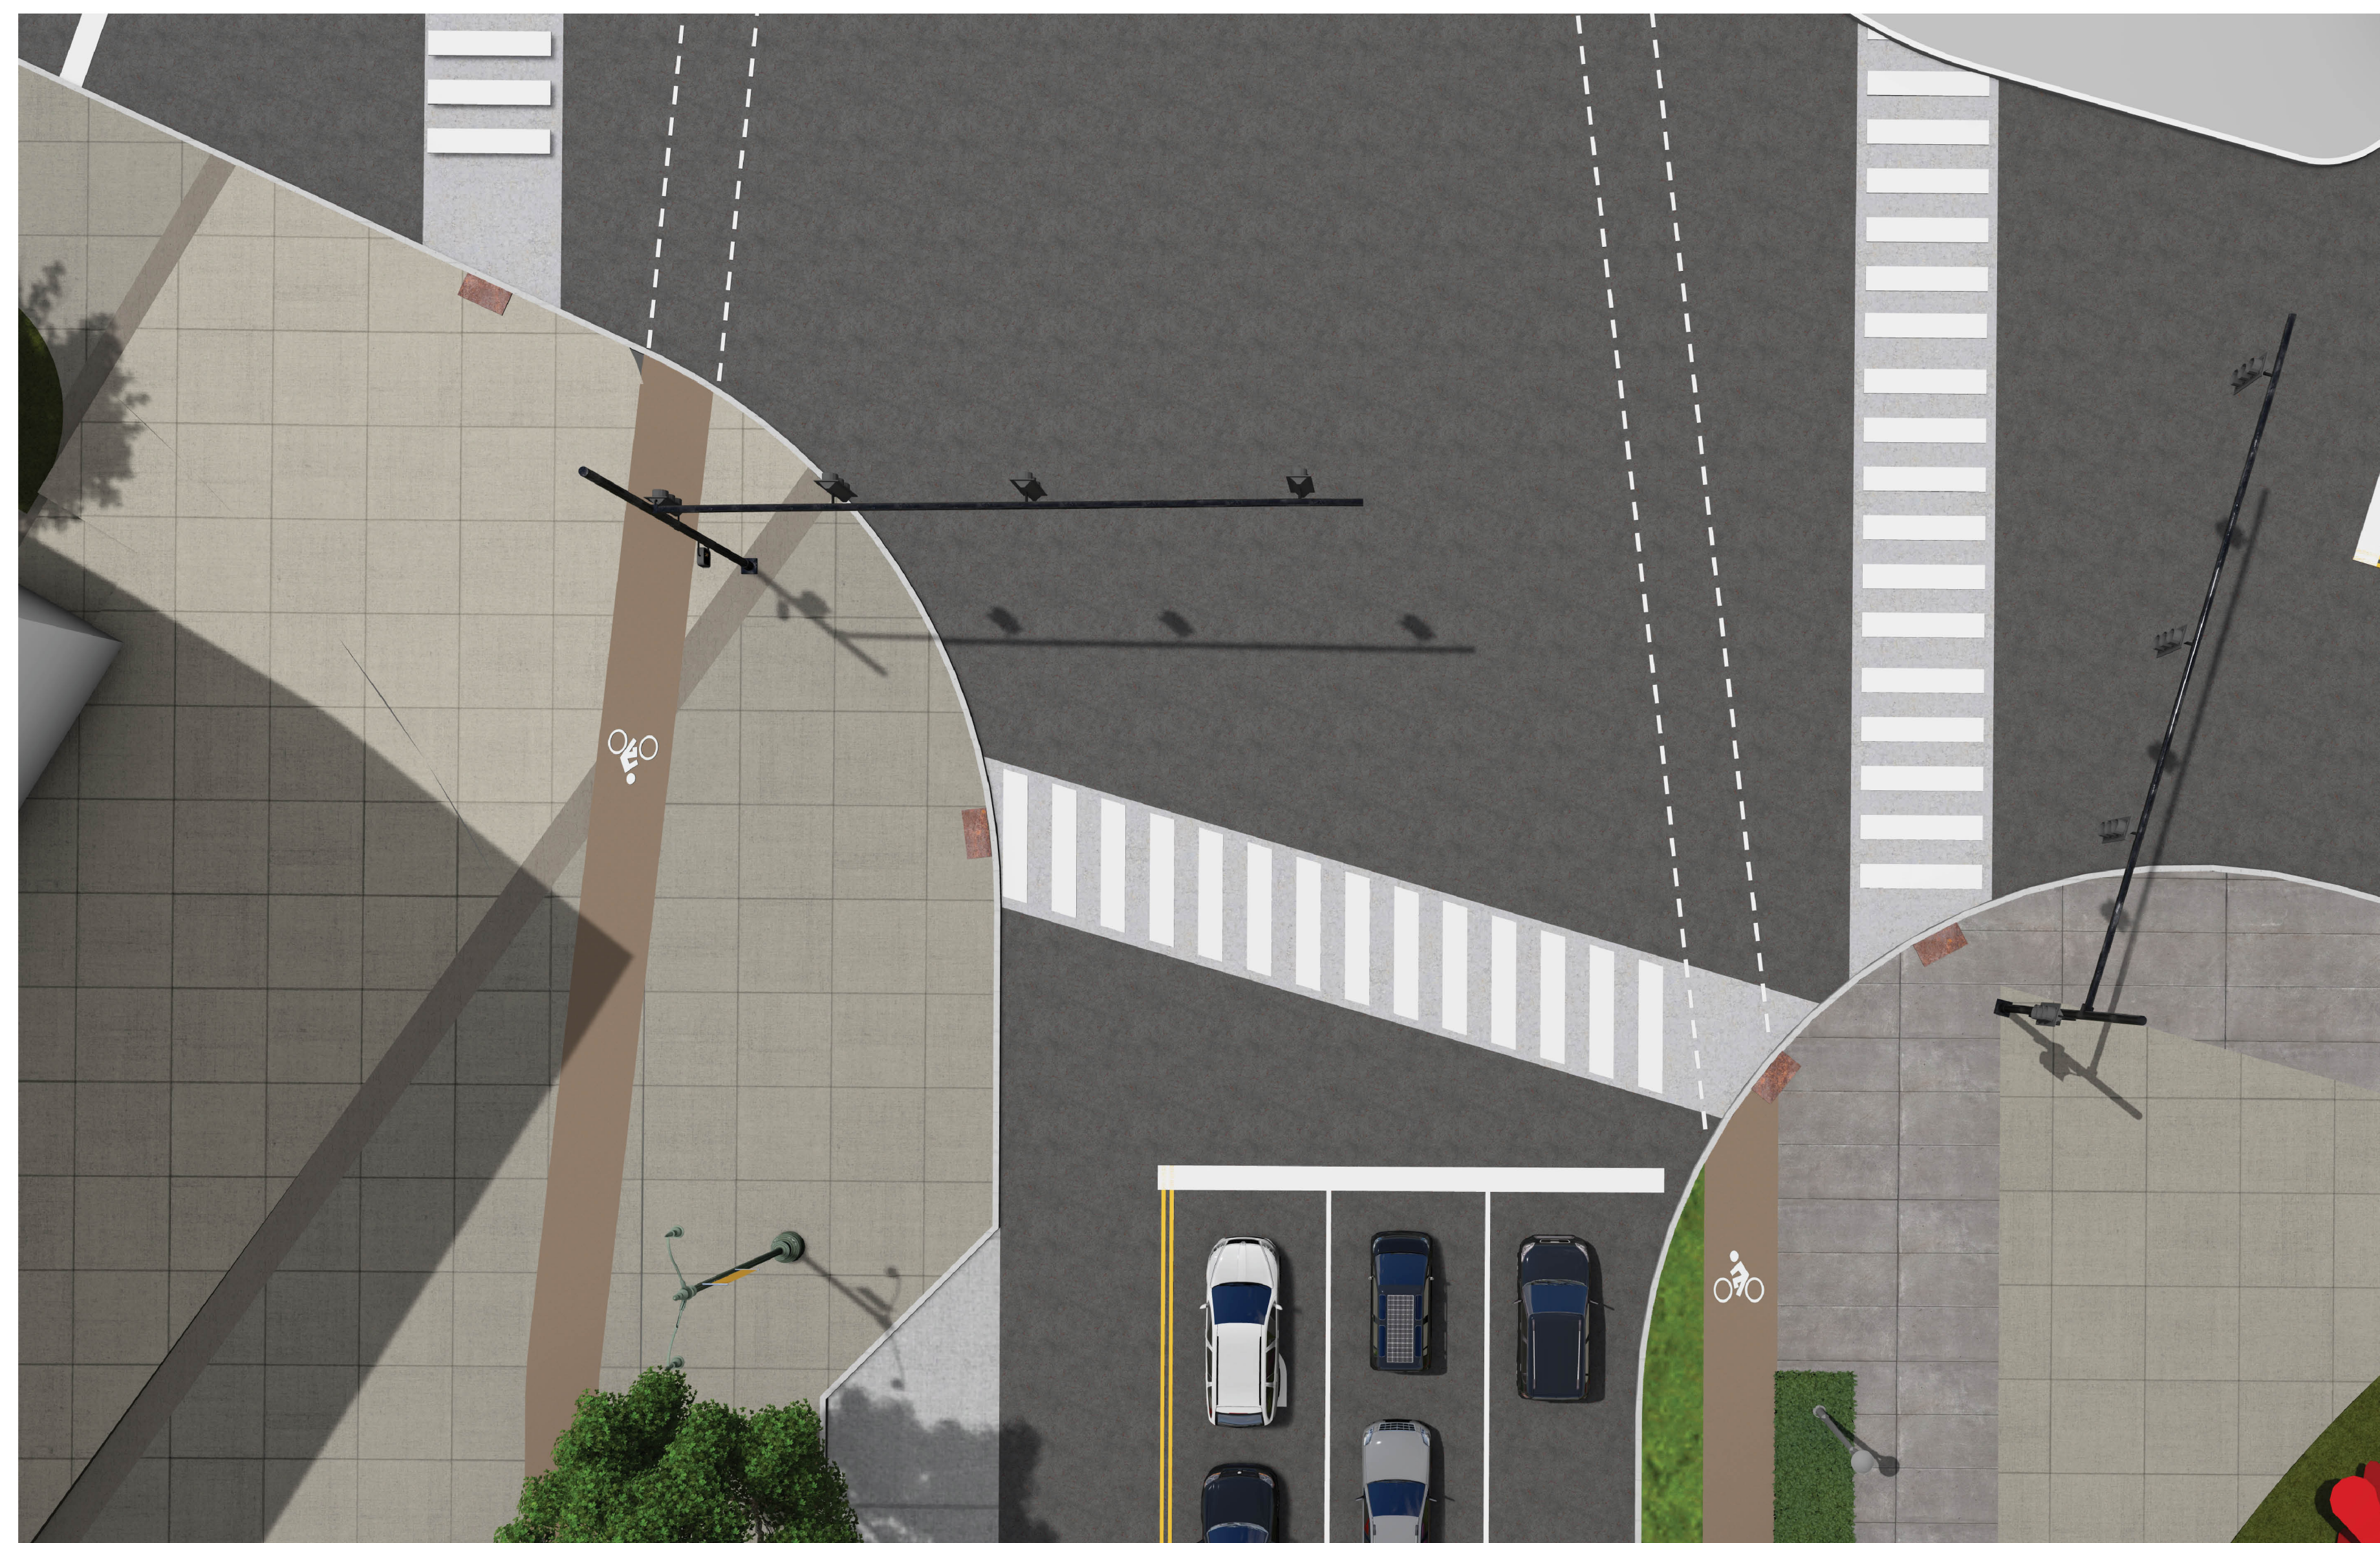

CENTRAL PARKWAY LIBERTY STREET GATEWAY

CENTRAL PARKWAY

TQL STADIUM PLAZA @ 15th STREET

CENTRAL PARKWAY MUSIC HALL GATEWAY @ EZZARD CHARLES DRIVE

CENTRAL PARKWAY SIDEWALK EXPERIENCE

NORTH OF 15th STREET
(facing north)

NORTH OF GRANT STREET
(facing south)

CENTRAL PARKWAY

SHORTER, SAFER CROSSINGS

EXISTING
CONDITIONS

PROPOSED

CENTRAL PARKWAY

SHORTER, SAFER CROSSINGS

EXISTING
CONDITIONS

PEDESTRIAN CROSSING @ EZZARD CHARLES

PEDESTRIAN CROSSING @ GRANT STREET

PROPOSED